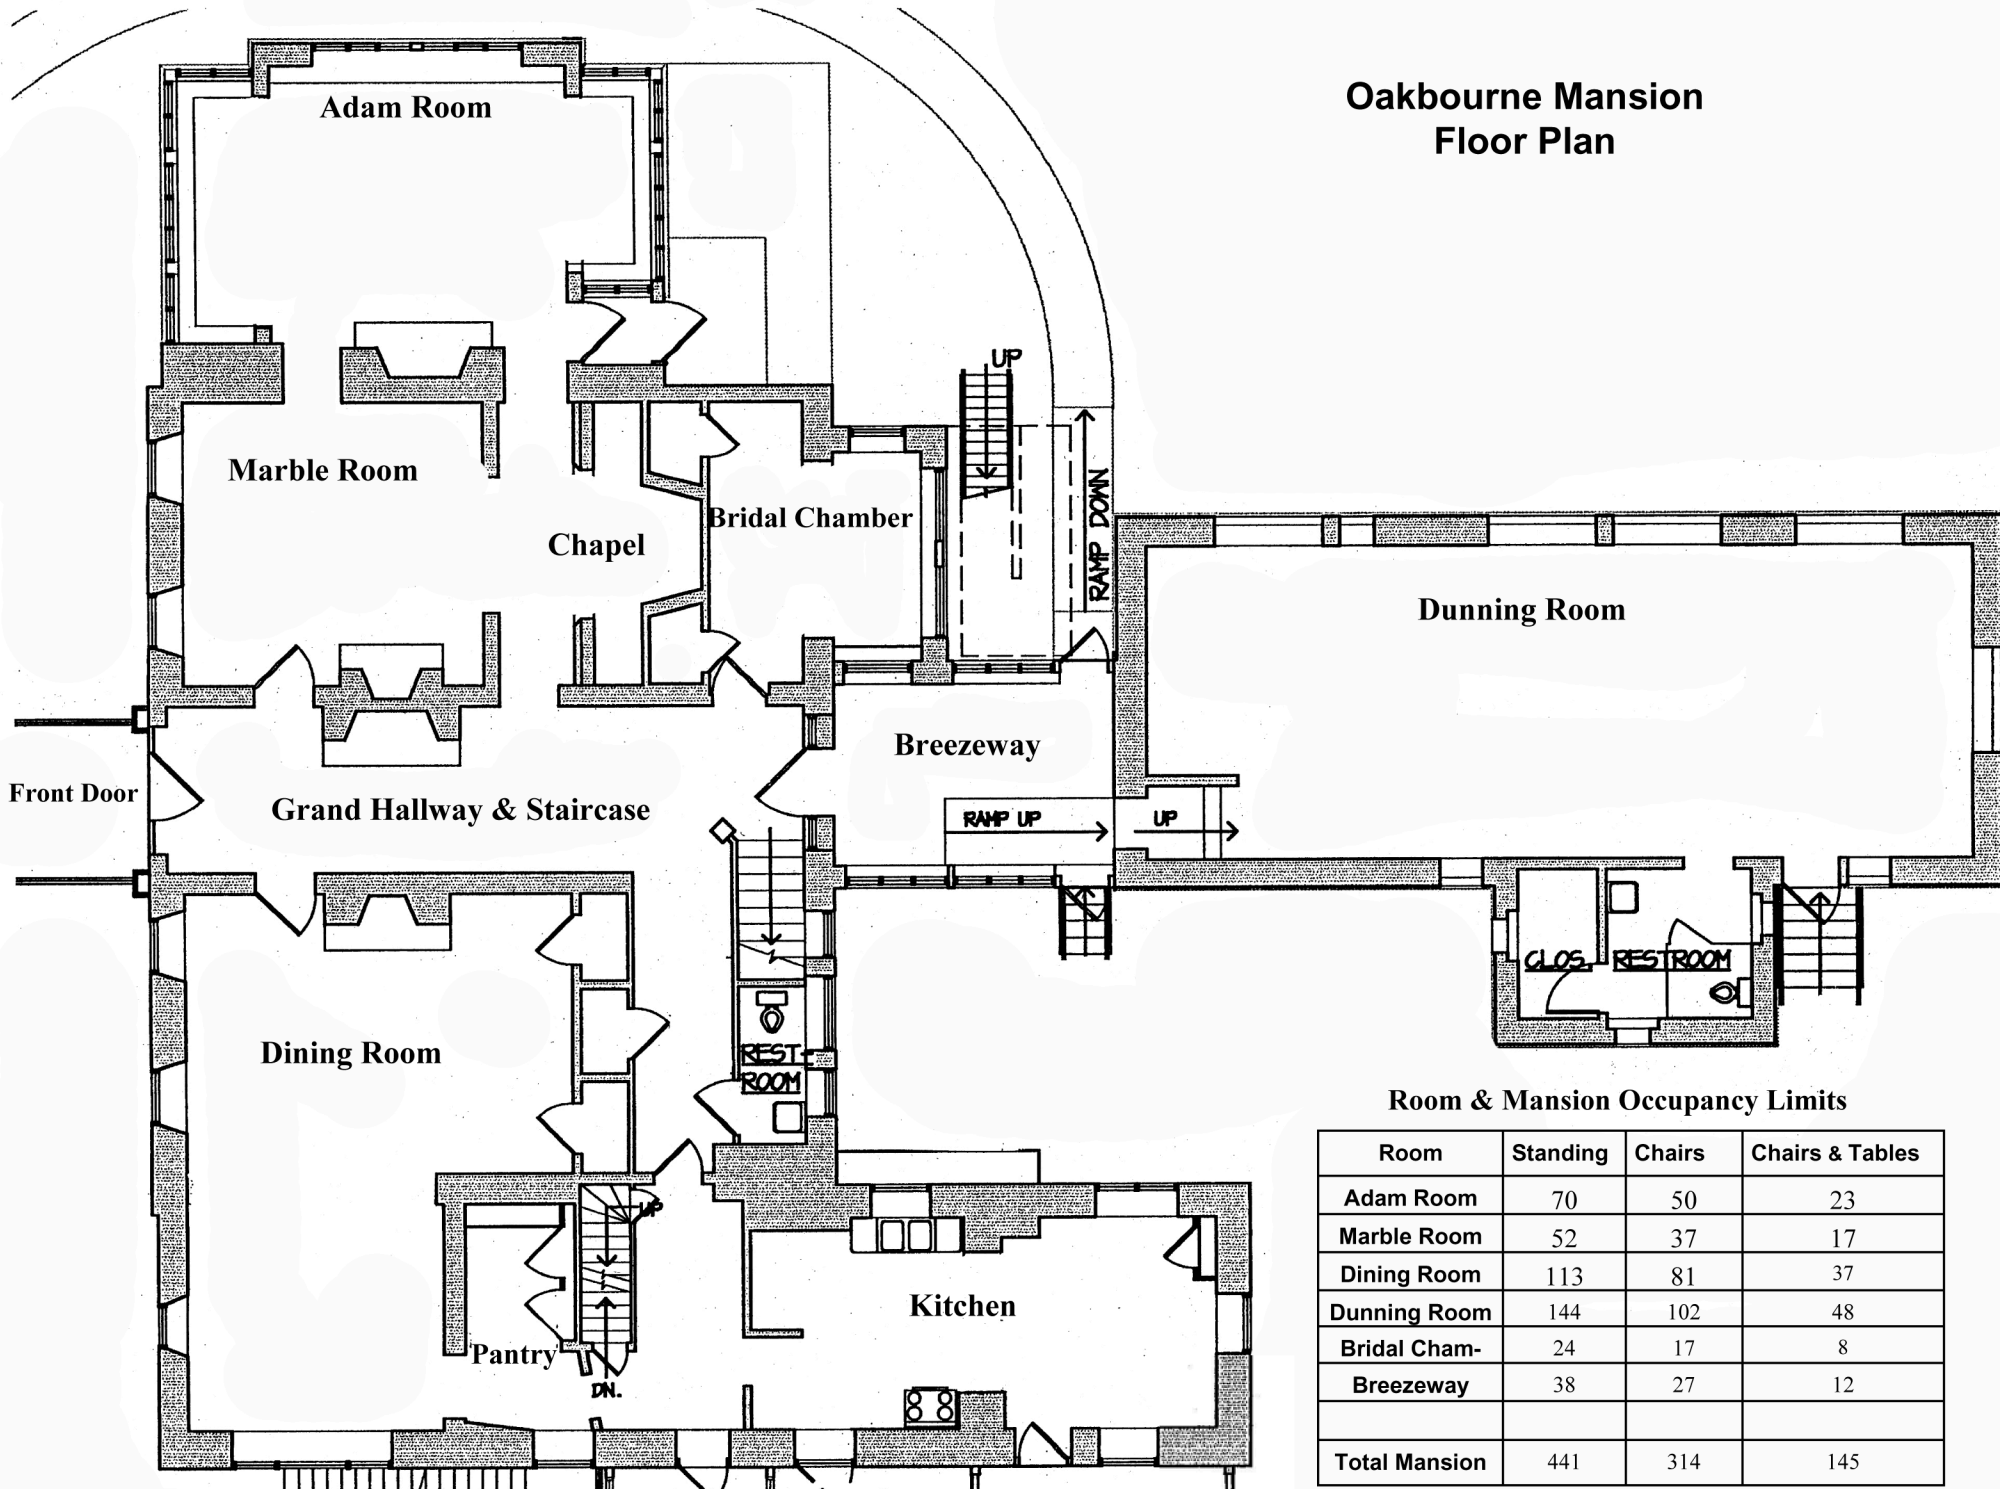

Oakbourne Mansion Floor Plan

Room & Mansion Occupancy Limits

Room	Standing	Chairs	Chairs & Tables
Adam Room	70	50	23
Marble Room	52	37	17
Dining Room	113	81	37
Dunning Room	144	102	48
Bridal Cham-	24	17	8
Breezeway	38	27	12
Total Mansion	441	314	145